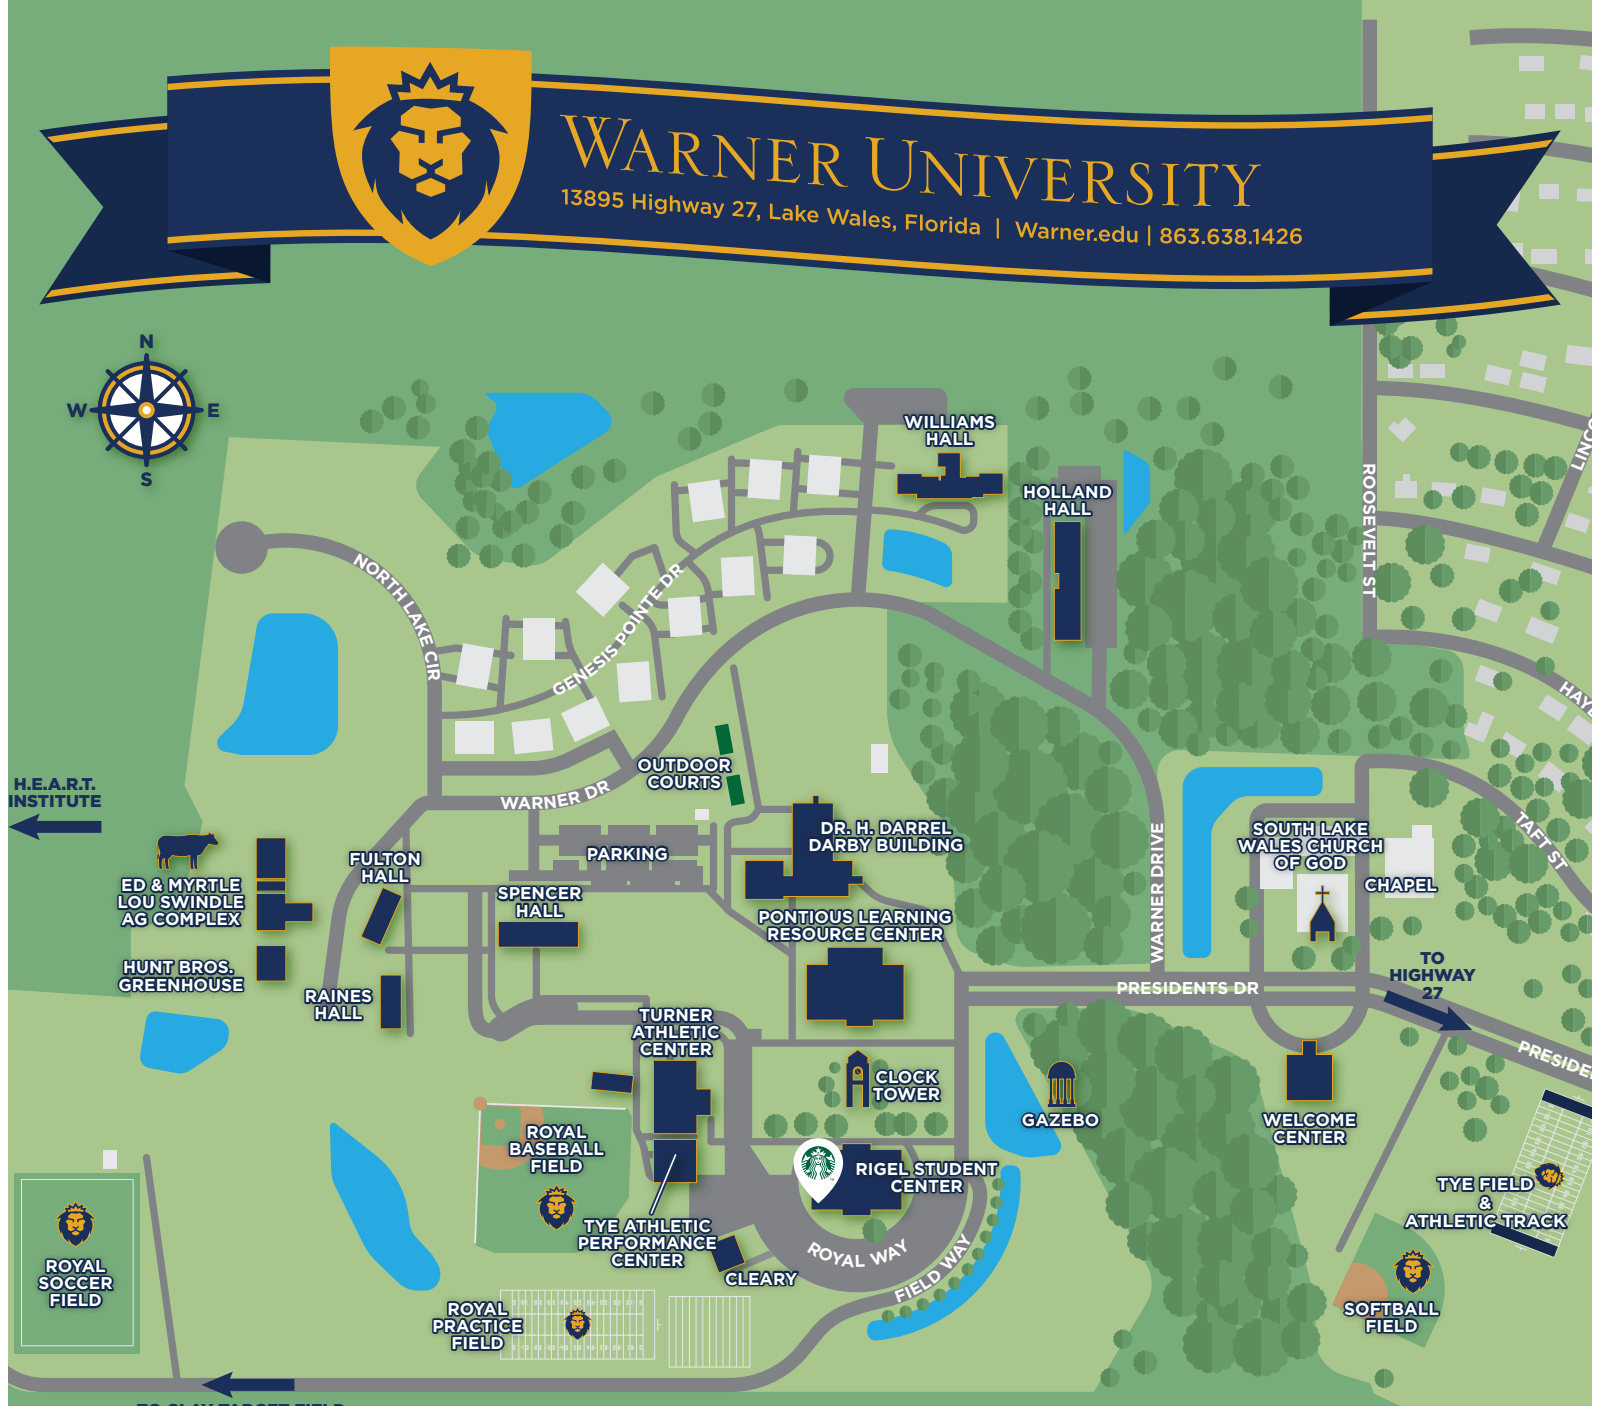

# WARNER UNIVERSITY

13895 Highway 27, Lake Wales, Florida | Warner.edu | 863.638.1426

H.E.A.R.T. INSTITUTE

TO CLAY TARGET FIELD

ROOSEVELT ST

LINCOLN

HAY

TAFT ST

PRESIDENTS DR

TO HIGHWAY 27

TYE FIELD & ATHLETIC TRACK

SOFTBALL FIELD

- DISNEYWORLD**  
43 MILES
- LEGOLAND**  
15 MILES
- BOK TOWER**  
10 MILES
- VERO BEACH**  
80 MILES

- KENNEDY SPACE CENTER**  
101 MILES
- BUSCH GARDENS**  
66 MILES
- SEA WORLD**  
47 MILES